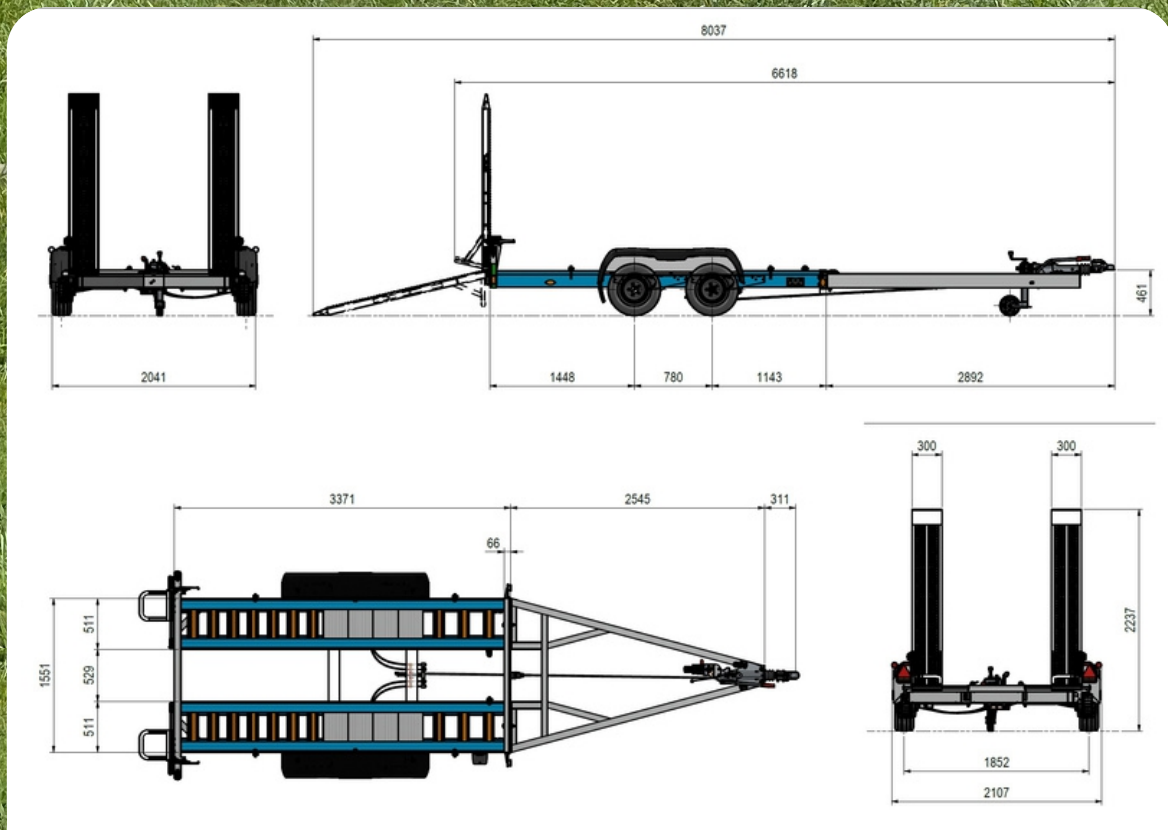

# Raptor 600 Spider

## Aluminum Trailers

*Payload capacity 3 Ton*

[SOCAGERAPTOR.COM](http://SOCAGERAPTOR.COM)

**Raptor 600 Spider is an intelligent, practical, versatile and economical means of transport!**

### Technical Length

Total length	A	6618 mm
Loading floor length	B	3317 mm
External total width	C	2170 mm
Loading floor width	D	1540 mm
Total weight		3500 kg
Own weight		496 kg
Load Capacity		3000 kg
Loading floor height	E	ca 443 mm
Brakes		Mechanical
Spare wheel		Optional
Ramps		2 rampes
Buket holder		Optional
Tyres		185/60R12C104N
Fenders		Plastic

the brand-new trailer is made entirely of aluminium and is dedicated to the transport of construction equipment, in particular tracked aerial platforms.

[SOCAGERAPTOR.COM](http://SOCAGERAPTOR.COM)

Via G. Marconi, 27/29 - 46018  
Commessaggio Inferiore di Sabbioneta (MN)  
+39 0375 240124 - [info@socageraptor.com](mailto:info@socageraptor.com)